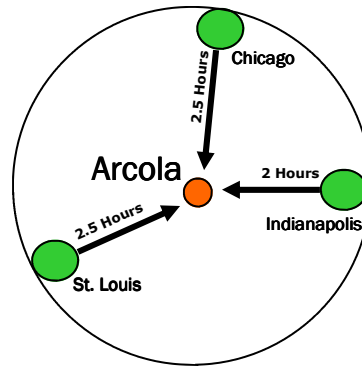

# Quilt Retreat in Illinois Amish Country

- Located in the heart of Illinois Amish land
- Close to Amish quilt and fabric stores
- Convenient and accessible via Interstate I-57,
- Home of the Amish-owned, Arcola Rockome Gardens, and location of area Quilt Auctions.
- Great headquarters for the Annual East Central Illinois Shop Hop held every July.

## OPEN STITCH Meet-up DATES:

You can come by yourself or with one or two others and meet other quilters.

- March 2, 3, 4, 2012
- April 12, 13, 14, 2012
- August 9, 10, 11, 2012

On I-57 . Ideally located and convenient for most Illinois Quilters